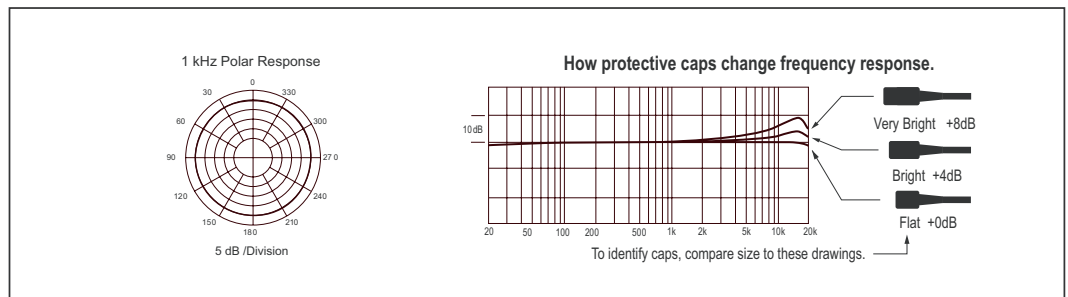

**Countryman
Associates, Inc.**

Phone: (800)669-1422 or (650)364-9988 Fax: (650)364-2794
Email: sales@countryman.com • Web: www.countryman.com